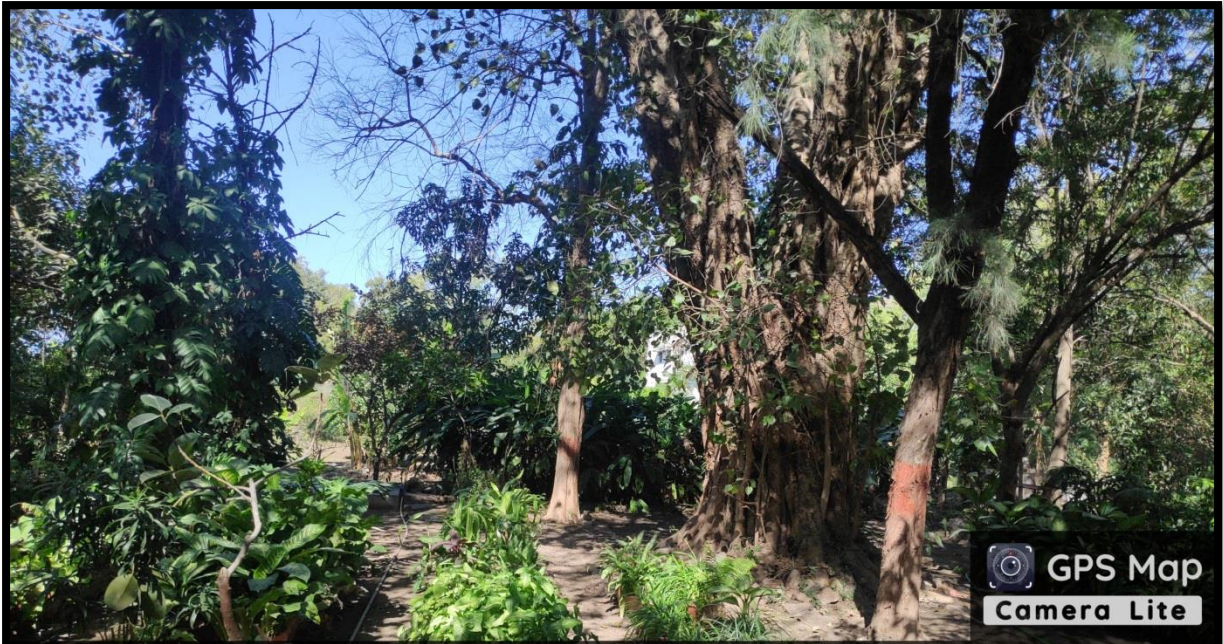

2. Pedestrian Friendly Pathways

3. Ban on Use of Plastic

4. Landscaping with Trees and Plants

MVP2+C29, Choitram compound, Indore, Madhya Pradesh 452009, India

Latitude
22.68808203°

Longitude
75.85014118°

Local 01:50:18 PM
GMT 08:20:18 AM